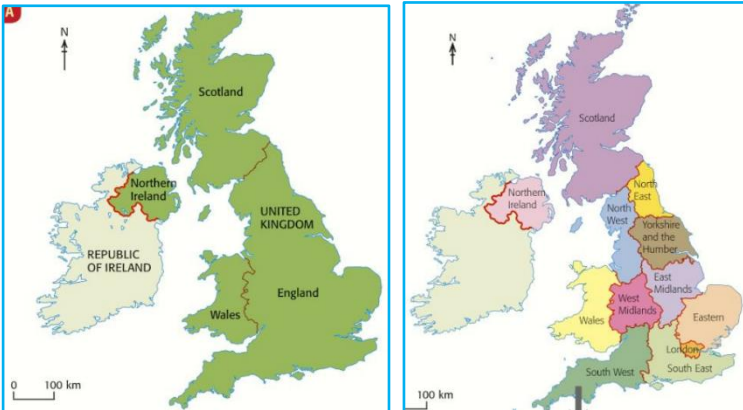

Y7 The UK Knowledge Organiser

Keywords

urban area	country	windward	emigrant
rural area	nation	leeward	invader
population density	region	rain shadow	asylum seeker
Equator	weather	immigrant	economic migrant
continent	North Atlantic Drift	refugee	population

What makes up the UK?

The UK is made up of the countries of England, Scotland, Wales and Northern Ireland.

Each of those countries is also divided into regions.

The UK's population

The UK's population is quite unevenly spread, with most people living in England. On the map to the left, you can see the most densely populated areas are in dark orange. Can you find where we are?

Most of the UK's population also live in urban areas.

Urban – cities and towns e.g. London

Rural – Countryside areas, farmland, small villages

Who lives in the UK?

The population of the UK is made up of a real mix of people from all kinds of different backgrounds. An **immigrant** is a person who moves to a country to live. 20,000 years ago nobody lived in the UK, most of it was covered in ice.

The groups of people coming to the UK has been varied! Some of the main groups have been; the original hunter gatherer settlers after the ice age had ended, the Romans, Irish settlers escaping the famine, Jews escaping persecution, people from the Caribbean, and economic migrants from the EU.