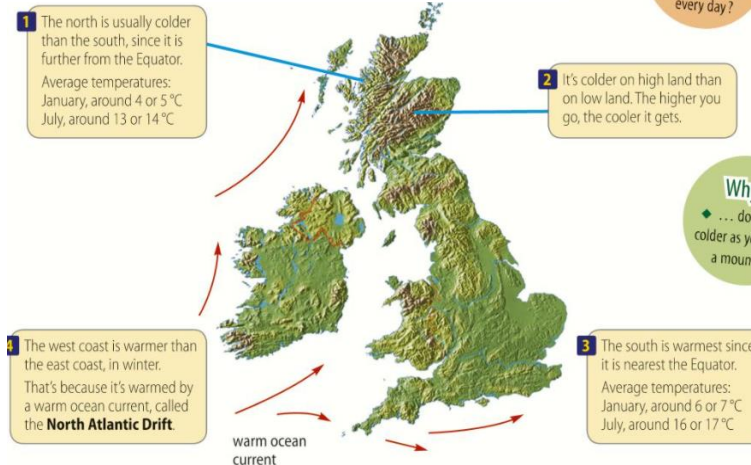

Y7 The UK Knowledge Organiser

Keywords

urban area	country	windward	emigrant
rural area	nation	leeward	invader
population density	region	rain shadow	asylum seeker
Equator	weather	immigrant	economic migrant
continent	North Atlantic Drift	refugee	population

The groups of people coming to the UK has been varied! Some of the main groups have been; the original hunter gatherer settlers after the ice age had ended, the Romans, Irish settlers escaping the famine, Jews escaping persecution, people from the Caribbean, and economic migrants from the EU.

A Famous Immigrant!

William the Conqueror, the Norman who took control of England by force in 1066.

Our capital city

population: 8.3 million, or 13% of the UK's population
 share it contributes to the UK's wealth: 19%
 % of its population born outside the UK: 37%
 daily commuters from outside London: around 750 000
 secondary schools: around 660
 hospitals: around 80
 cinemas: around 110
 premier ship football clubs: 5
 shops: thousands
 places to eat: thousands

Weather and Climate in the UK

Weather is the day to day conditions of the atmosphere – e.g. sunny, cloudy

Rainfall in the UK – You can see the areas where the highest rainfall is happening.