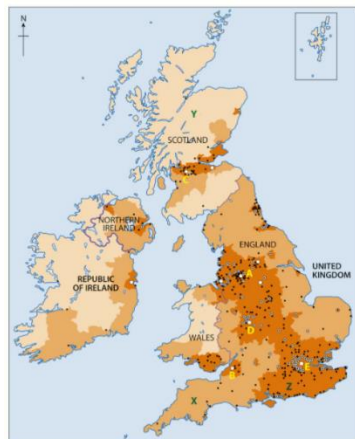

Y7 The UK Knowledge Organiser

Keywords

urban area	country	windward	emigrant
rural area	nation	leeward	invader
population density	region	rain shadow	asylum seeker
Equator	weather	immigrant	economic migrant
continent	North Atlantic Drift	refugee	population

What makes up the UK?

The UK is made up of the countries of England, Scotland, Wales and Northern Ireland.

Each of those countries is also divided into regions.

The UK's population

The UK's population is quite unevenly spread, with most people living in England. On the map to the left, you can see the most densely populated areas are in dark orange. Can you find where we are?

Most of the UK's population also live in urban areas.

Urban – cities and towns e.g. London

Rural – Countryside areas, farmland, small villages

Who lives in the UK?

The population of the UK is made up of a real mix of people from all kinds of different backgrounds. An **immigrant** is a person who moves to a country to live. 20,000 years ago nobody lived in the UK, most of it was covered in ice.

The groups of people coming to the UK has been varied! Some of the main groups have been; the original hunter gatherer settlers after the ice age had ended, the Romans, Irish settlers escaping the famine, Jews escaping persecution, people from the Caribbean, and economic migrants from the EU.