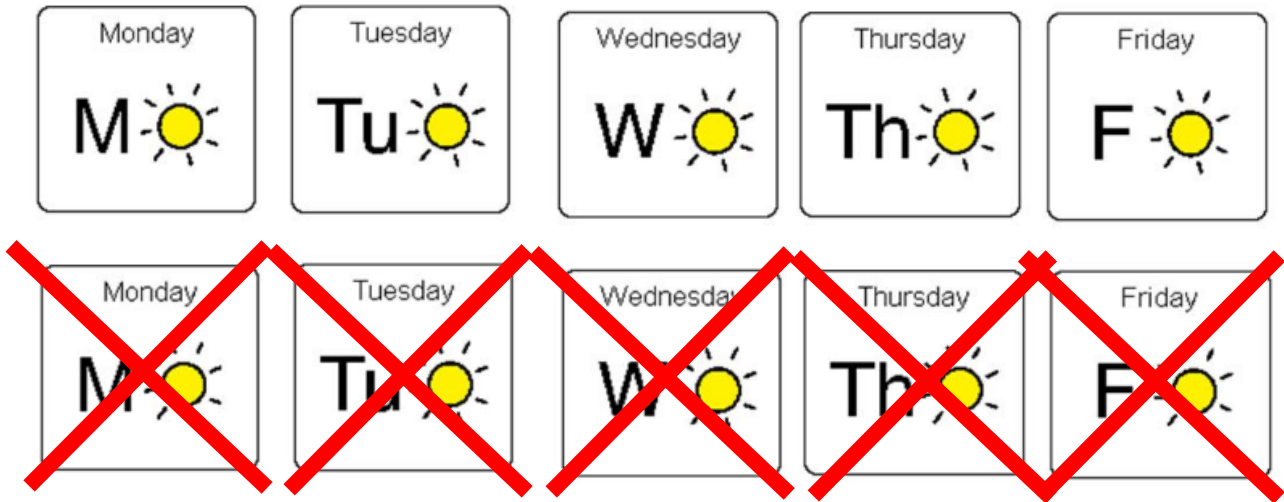

We look forward to seeing you return, however, some things might be different at school, but lots of things will still be the same.

You will go to school every other week: